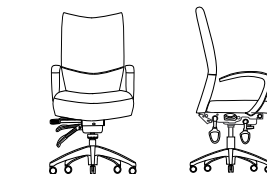

Bristol High-Back 2380/2390