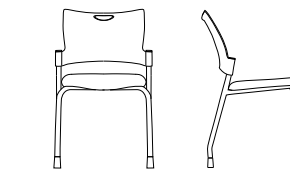

.bella

Name your game.

Bella is ready to play.

chairs pictured from left to right: 1320-SF-AP-A13, 1325-SF-UP-A12-S3, 1310-BF-AP-00, 1315-BF-UP-A12, 1310-SF-US-00 (4 stacked with optional DL1 cart)

.bella

Features

- Bella offers a wide gamut of seating solutions which include nesting, task, stool, stacking chairs with both stationary glides and caster options.
- Three upholstery options to suit your needs: all plastic (AP), upholstered seat (US) or all upholstered (UP). Plastic available in P01 black.
- All models stack six-high for easy storage. Optional rolling dolly for easy storage of non-nesting models.
- Convenient handle built into every back for ease of movement.
- All Bella models available armless (00), with fixed arms (A12) or flip arms (A13).
- Bella nests tightly with other chairs to form one mobile unit which can move freely as a group on swivel casters (Model 1320 nesting chair).
- Bella is sold with optional ganging clips for both arm-to-arm and armless-to-armless configurations.
- Non-caster versions utilize non-marring floor glides to protect floor surfaces.
- Choose from over 1,000 textiles offered by Momentum, Designtex, Maharam and 9 to 5 Signature®. In the rare case we don't have what you're looking for we'll upholster your chair in any fabric provided to us!
- Lifetime warranty on all structural & mechanical components. Fabric and foam are warranted against wear through and deterioration for five years.
- Quick Ship! Bella ships in 48 hours for all plastic models and grade A fabrics and a wide selection of fabrics grade B and higher ship in as little as five business days.

Overall Width	21.0
Overall Depth	23.0
Overall Height	32.5
Seat Width	18.0
Seat Depth	18.0

Seat Height	18.5
Back Width	20.5
Back Height	17.0
COM (US)	0.8 yds
COM (UP)	0.8 yds
Weight	14.0 lbs

Bella 1315 Four Leg w/Casters