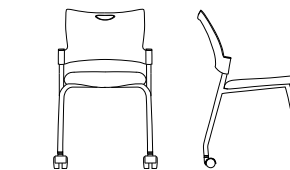

Features

- Bella offers a wide gamut of seating solutions which include nesting, task, stool, stacking chairs with both stationary glides and caster options.
- Three upholstery options to suit your needs: all plastic (AP), upholstered seat (US) or all upholstered (UP). Plastic available in P01 black.
- All models stack six-high for easy storage. Optional rolling dolly for easy storage of non-nesting models.
- Convenient handle built into every back for ease of movement.
- All Bella models available armless (00), with fixed arms (A12) or flip arms (A13).
- Bella nests tightly with other chairs to form one mobile unit which can move freely as a group on swivel casters (Model 1320 nesting chair).
- Bella is sold with optional ganging clips for both arm-to-arm and armless-to-armless configurations.
- Non-caster versions utilize non-marring floor glides to protect floor surfaces.
- Choose from over 1,000 textiles offered by Momentum, Designtex, Maharam and 9 to 5 Signature®. In the rare case we don't have what you're looking for we'll upholster your chair in any fabric provided to us!
- Lifetime warranty on all structural & mechanical components. Fabric and foam are warranted against wear through and deterioration for five years.
- Quick Ship! Bella ships in 48 hours for all plastic models and grade A fabrics and a wide selection of fabrics grade B and higher ship in as little as five business days.

Overall Width	21.0
Overall Depth	23.0
Overall Height	32.5
Seat Width	18.0
Seat Depth	18.0

Seat Height	18.5
Back Width	20.5
Back Height	17.0
COM (US)	0.8 yds
COM (UP)	0.8 yds
Weight	14.0 lbs

Bella 1315 Four Leg w/Casters