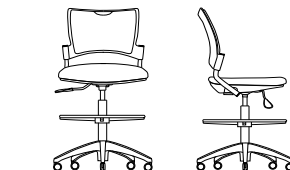

Bella 1326/1328* Stool