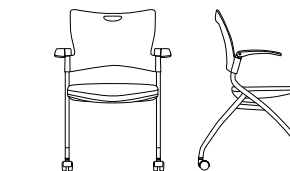

Features

- Bella offers a wide gamut of seating solutions which include nesting, task, stool, stacking chairs with both stationary glides and caster options.
- Three upholstery options to suit your needs: all plastic (AP), upholstered seat (US) or all upholstered (UP). Plastic available in P01 black.
- All models stack six-high for easy storage. Optional rolling dolly for easy storage of non-nesting models.
- Convenient handle built into every back for ease of movement.
- All Bella models available armless (00), with fixed arms (A12) or flip arms (A13).
- Bella nests tightly with other chairs to form one mobile unit which can move freely as a group on swivel casters (Model 1320 nesting chair).
- Bella is sold with optional ganging clips for both arm-to-arm and armless-to-armless configurations.
- Non-caster versions utilize non-marring floor glides to protect floor surfaces.
- Choose from over 1,000 textiles offered by Momentum, Designtex, Maharam and 9 to 5 Signature®. In the rare case we don't have what you're looking for we'll upholster your chair in any fabric provided to us!
- Lifetime warranty on all structural & mechanical components. Fabric and foam are warranted against wear through and deterioration for five years.
- Quick Ship! Bella ships in 48 hours for all plastic models and grade A fabrics and a wide selection of fabrics grade B and higher ship in as little as five business days.

Overall Width	21.0
Overall Depth	23.0
Overall Height	32.5
Seat Width	18.0
Seat Depth	18.0

Seat Height	18.5
Back Width	20.5
Back Height	17.0
COM (US)	0.8 yds
COM (UP)	0.8 yds
Weight	14.0 lbs

Bella 1315 Four Leg w/Casters

Overall Width	21.0
Overall Depth	23.0
Overall Height	32.5
Seat Width	18.0
Seat Depth	18.0

Seat Height	18.5
Back Width	20.5
Back Height	17.0
COM (US)	0.8 yds
COM (UP)	0.8 yds
Weight	14.5 lbs

Bella 1320 Nesting